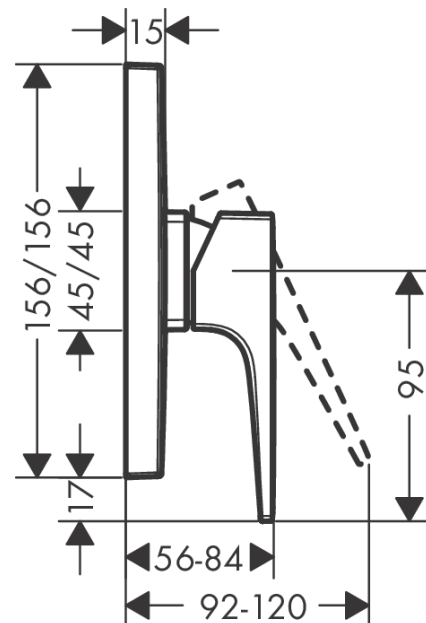

Metropol

Single lever shower mixer for concealed installation with lever handle for iBox universal

Surfaces: **Brushed Bronze** Article Number: **32565140**

Description

product features

- 1 function
- connection type: basic set
- maximum flow rate at 3 bar: 29,3 l/min
- ceramic cartridge
- min. operating pressure: 1 bar
- max. operating pressure: 10 bar
- temperature limitation adjustable
- with silencer

Design awards

Product image

Scale drawing

Flowchart